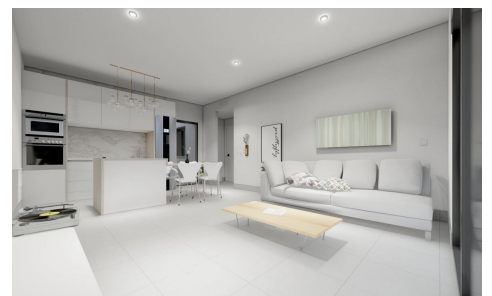

HOC-OCP-N6552

Villa in Torre-pacheco

€ 392,500

3

3

122m²

224m²

NEW BUILD SEMI-DETACHED VILLAS IN ROLDAN; New Build luxury complex of one or two levels semi-detached villas in Roldan; You have an option of semi-detached villas with 2 bedrooms, 2 bathrooms build over one floor with solarium or with 3 bedrooms, 3 bathrooms build over two floors with large terrace. On the top floor, on the terrace or solarium you will have a su...(Ask for More Details!)