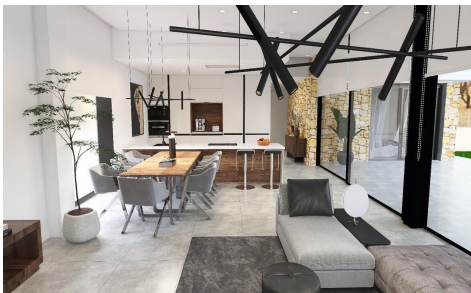

HOC-OCP-N8931

Villa in Aspe

€ 508,000

3

3

189m²

13,172m²

Newly built villas located in the municipality of Aspe. Newly built villas with several models to choose from, with 2, 3 or 4 bedrooms, on one or two floors and built with slabs or with a structure: depending on the model and the plot chosen, the exact price will be calculated. All the villas are built on rustic plots of over 10,000 m², of which around 2,500 m² will be ... (Ask for More Details!)