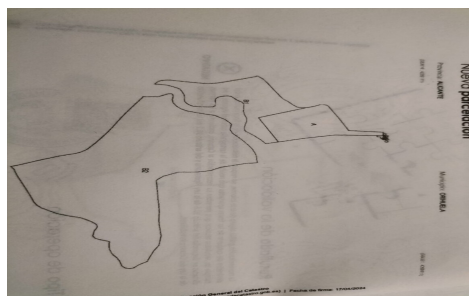

HCW-CW2064

**Plot of Land in Torremendo**

**€ 175,000**

0

0

N/A

87,545m<sup>2</sup>

N/A

Here we have a plot of land for sale located in San Onofre and El Alcachofar near to Torremendo and close proximity to the border of Murcia.&#13;&#13;Plot size 87,545 square meters.&#13;&#13;If you wish to have access to mains electric there is an access point about 500 metres away from the land.&#13;&#13;The land is registered as Rustic land, allowing the possibility to build a propert...(Ask for More Details!)