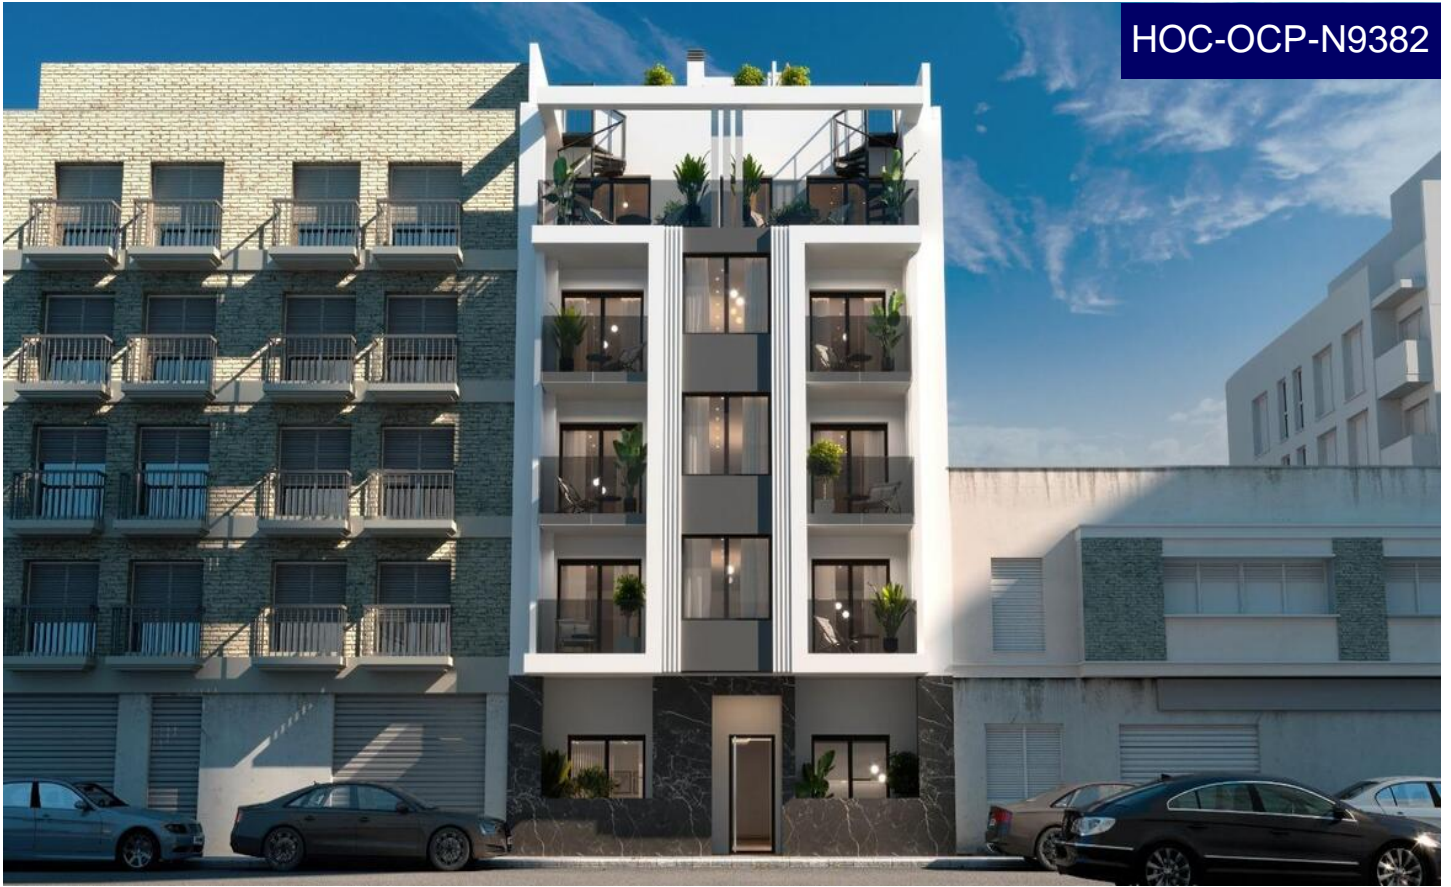

HOC-OCP-N9382

## Penthouse in Torrevieja

€ 440,000

2

2

87m<sup>2</sup>

N/A

Modern New Build Apartments in the Heart of Torrevieja;Prime Location Just 150 m from the Sea;This exceptional new development is located in the very centre of Torrevieja, just 150 m from the natural swimming pools and seafront promenade, and only 500 m from Playa del Cura. Surrounded by an extensive range of services including shops, supermarkets, parks, cafés and restauran...(Ask for More Details!)