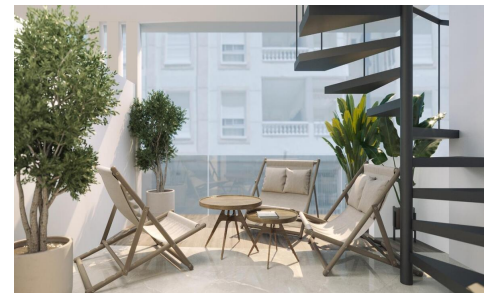

## Penthouse in Torrevieja

€ 440,000

2

2

87m<sup>2</sup>

N/A

Modern New Build Apartments in the Heart of Torrevieja;Prime Location Just 150 m from the Sea;This exceptional new development is located in the very centre of Torrevieja, just 150 m from the natural swimming pools and seafront promenade, and only 500 m from Playa del Cura. Surrounded by an extensive range of services including shops, supermarkets, parks, cafés and restauran...(Ask for More Details!)