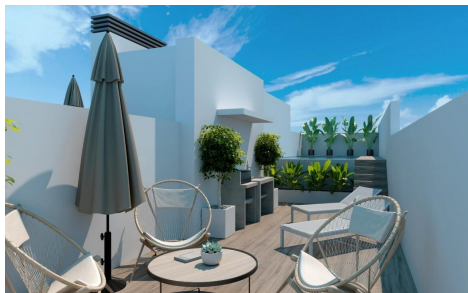

## Penthouse in Torrevieja

€ 440,000

2

2

87m<sup>2</sup>

N/A

Modern New Build Apartments in the Heart of Torrevieja;Prime Location Just 150 m from the Sea;This exceptional new development is located in the very centre of Torrevieja, just 150 m from the natural swimming pools and seafront promenade, and only 500 m from Playa del Cura. Surrounded by an extensive range of services including shops, supermarkets, parks, cafés and restauran...(Ask for More Details!)