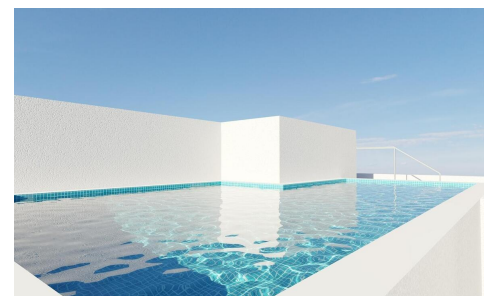

HOC-OCP-N9465

Penthouse in Torrevieja

€ 419,000

2

2

103m²

N/A

New Build Apartments in Torrevieja Just 400 m from Playa del Cura Prime Location in the Heart of Torrevieja Discover these brand new apartments and penthouses in one of the most sought after areas of Torrevieja, only 400 m from Playa del Cura and just 150 m from the seafront promenade. Located in the city centre, this vibrant neighborhood offers all essential services within...(Ask for More Details!)