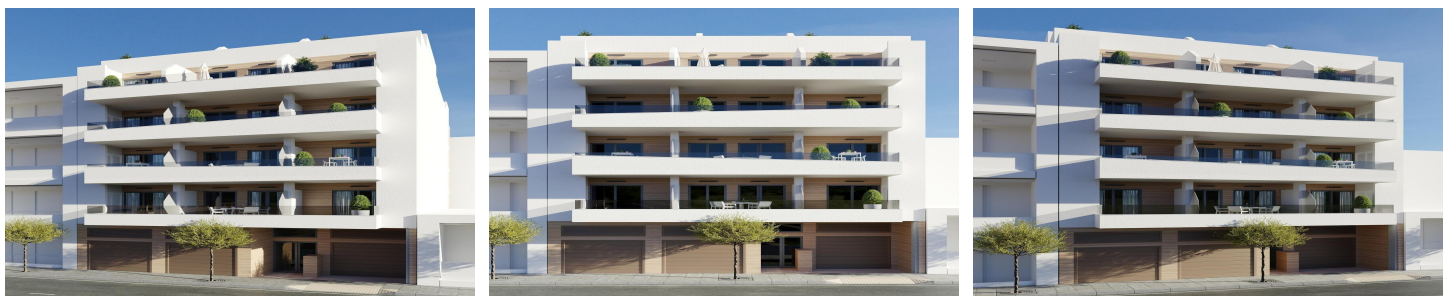

HOC-OCP-N9471

Penthouse in Torrevieja **€ 359,000**

3

2

119m²

N/A

Newly built apartments in Torrevieja Just 600 metres from Playa del Cura beach;Prime location in the heart of Torrevieja;Discover these brand new apartments and penthouses in one of the most sought-after areas of Torrevieja, just 600 metres from Playa del Cura beach and 300 metres from the seafront promenade. Located in the city centre, this lively neighbourhood offers all e...(Ask for More Details!)