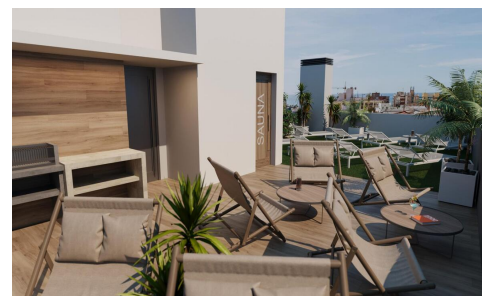

HOC-OCP-N9528

Apartment in Torrevieja **€ 205,000**

1

1

57m²

N/A

Newly built apartments in Torrevieja, just 600 metres from Playa del Cura beachPrime location in the heart of TorreviejaDiscover these brand new apartments and penthouses in one of the most sought-after areas of Torrevieja, just 600 metres from Playa del Cura beach and 400 metres from the seafront promenade. Located in the city centre, this lively neighbourhood offers all ...(Ask for More Details!)