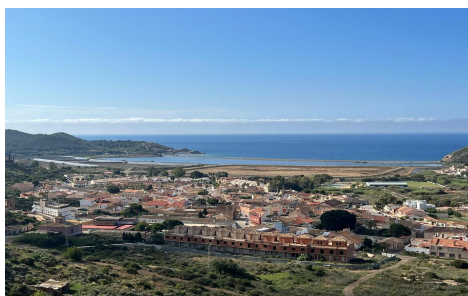

## Townhouse in La Union

€ 208,000

2

1

143m<sup>2</sup>

N/A

New Build Townhouses with Sea Views in Portman Murcia&#13;&#13;Exclusive Residential Living in Portman Bay&#13;This exclusive development of 39 newly built townhouses is located in an elevated position in Portman, offering panoramic views over the Mediterranean and the beautiful Portman Bay. Just 1.6 km from the beach, these homes are designed to embrace the authentic Mediterranean lifes...(Ask for More Details!)