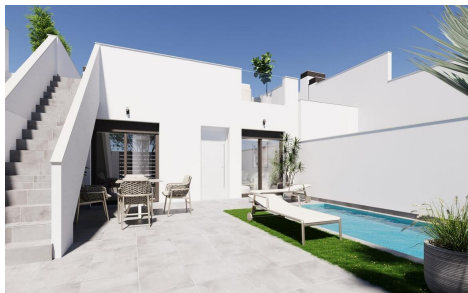

HOC-OCP-N9720

Townhouse in Torre-pacheco

€ 259,900

2

2

82m<sup>2</sup>

151m<sup>2</sup>

Modern, newly built semi-detached and terraced homes with private pools at El Alba Resort-Torre Pacheco&#13;&#13;Contemporary homes in a growing Mediterranean holiday community&#13;This new development comprises 16 exclusive semi-detached and terraced homes, situated at El Alba Mediterranean Resort in Torre Pacheco. Designed as single-storey homes, these modern properties offer a perfect...(Ask for More Details!)