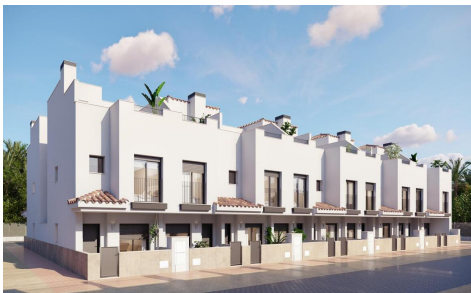

HOC-OCP-N9728

Townhouse in Torre-pacheco

€ 219,900

3

2

82m²

N/A

Modern Townhouses Near Golf Courses in Santa Rosalia-MurciaNew Build Homes in a Peaceful Village SettingDiscover this attractive new development of contemporary townhouses located in the charming village of Santa Rosalia in the Region of Murcia. Surrounded by some of the most prestigious golf courses in the area and just a short drive from the beaches of the Mar Menor, thi...(Ask for More Details!)