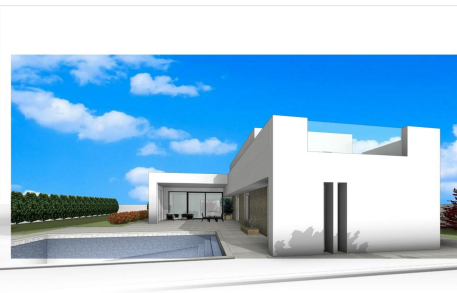

HOC-OCP-N8936

Villa in Aspe

€ 614,000

4

3

223m²

13,172m²

Newly built villas located in the municipality of Aspe. Newly built villas with several models to choose from, with 2, 3 or 4 bedrooms, on one or two floors and built with slabs or with a structure: depending on the model and the plot chosen, the exact price will be calculated. All the villas are built on rustic plots of over 10,000 m², of which around 2,500 m² will be ... (Ask for More Details!)