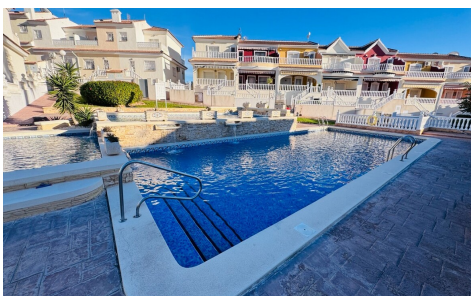

HPP-PLPR282

Townhouse in Benijofar

€ 179,995

2

2

N/A

N/A

This two bedroom mid townhouse is located on the sought after Monte Azul urbanisation on the edge of Benijofar. Conveniently located close to Benijofar and Ciudad Quesada with its vast array of shops, bars, restaurants and supermarkets along with the AP7 motorway which gives access to the cities of Elche and Alicante as well as the Airport in around 40 minutes. Double ... (Ask for More Details!)