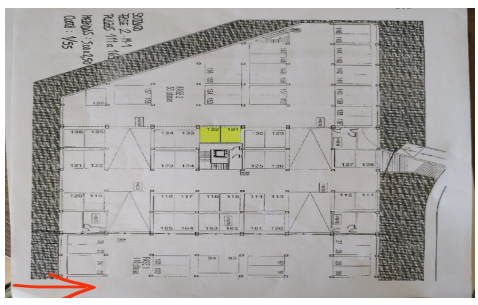

HCW-cw3015

Garage in La Fuente **€ 24,000**

0

0

25m²

N/A

N/A

Two parking spaces which have been closed into a private garage