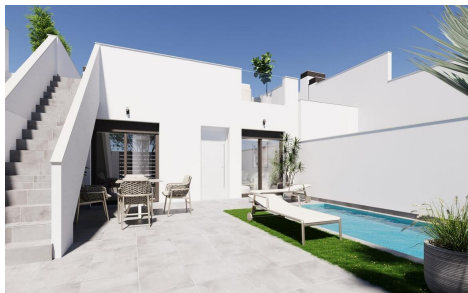

HOC-OCP-N9720

Townhouse in Torre-pacheco

€ 262,900

2

2

82m²

151m²

Modern, newly built semi-detached and terraced homes with private pools at El Alba Resort-Torre PachecoContemporary homes in a growing Mediterranean holiday communityThis new development comprises 16 exclusive semi-detached and terraced homes, situated at El Alba Mediterranean Resort in Torre Pacheco. Designed as single-storey homes, these modern properties offer a perfect...(Ask for More Details!)