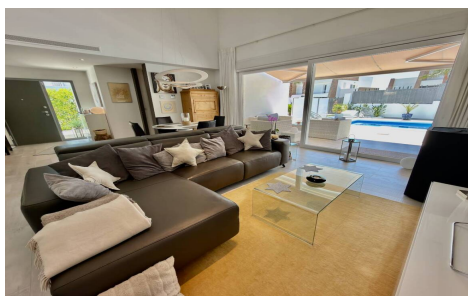

HSL-SLP2795

Villa in La Finca Golf

€ 585,000

3

2

134m²

485m²

This stunning south-facing new-build villa offers the perfect blend of modern comfort, style, and convenience, ideally located just minutes from local amenities and surrounded by prestigious golf courses. Set on a generous 485m² plot, the property boasts 134m² of beautifully designed living space with landscaped private gardens and a fantastic private swimming pool overlooking peaceful g...(Ask for More Details!)