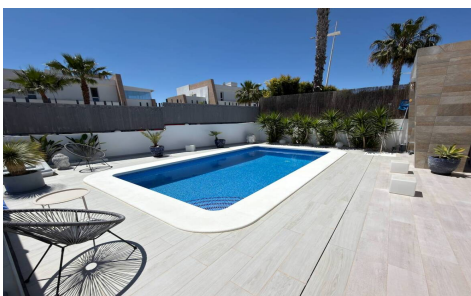

HSL-SLP2795

Villa in La Finca Golf

€ 585,000

3

2

134m²

485m²

This stunning south-facing new-build villa offers the perfect blend of modern comfort, style, and convenience, ideally located just minutes from local amenities and surrounded by prestigious golf courses. Set on a generous 485m² plot, the property boasts 134m² of beautifully designed living space with landscaped private gardens and a fantastic private swimming pool overlooking peaceful g...(Ask for More Details!)