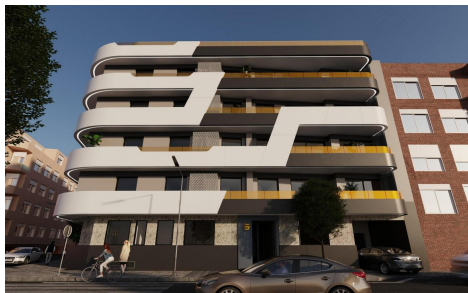

## Penthouse in Torrevieja

€ 359,000

2

2

72m<sup>2</sup>

N/A

New Build Apartments in the Heart of Torrevieja Just 400 m from Playa del Cura&#13;&#13;Prime Location in Central Torrevieja&#13;This new residential building enjoys an unbeatable location in the center of Torrevieja, only 400 m from Playa del Cura. Surrounded by shops, supermarkets, restaurants and daily services, it offers everything you need within walking distance. The area also prov...(Ask for More Details!)