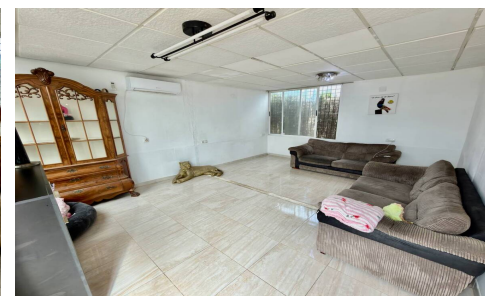

HSL-SLP2799

Finca Country Property in San Fulgencio

€ 210,000

1

1

N/A

2,000m²

Country Property with Equestrian Facilities and Exceptional Potential Set on an impressive 2,000m² plot in a peaceful countryside location, this unique property presents an exciting renovation opportunity for those looking to create a dream rural retreat or equestrian home. The property requires complete renovation throughout and currently comprises a separate one-bedroom building, along w...(Ask for More Details!)