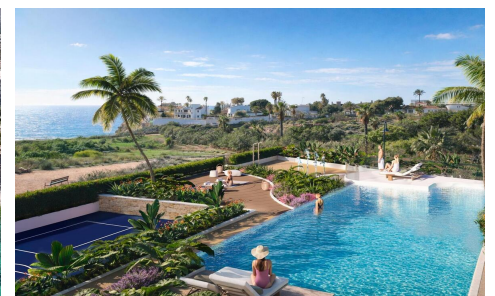

HOC-OCP-N9876

Townhouse in El Campello

€ 537,000

3

2

118m²

12m²

Exclusive Frontline Beach Homes in El Campello Costa BlancaDiscover a unique new build residential development on the Costa Blanca, made up of 30 exclusive townhouses and corner townhouses in a privileged frontline beach location at Playa del Amerador in El Campello. This exceptional setting is known for its crystal clear waters, peaceful atmosphere and spectacular Mediterranean...(Ask for More Details!)