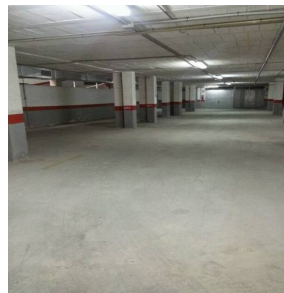

Parking in Torrevieja

€ 4,500

0

0

17m²

17m²

N/A

Large garage of about 17m² in the center of Torrevieja. The entrance is through Calle Maestro Francisco Casanovas, number 17 and the exit is through Calle Calera, number 12.