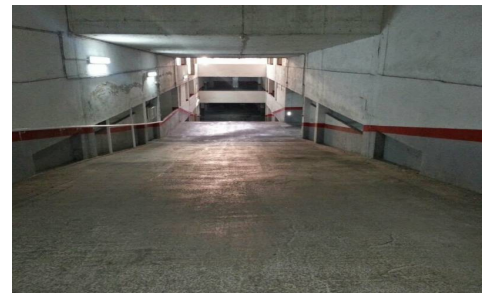

Parking in Torrevieja

€ 4,500

0

0

17m²

17m²

N/A

Large garage of about 17m² in the center of Torrevieja. The entrance is through Calle Maestro Francisco Casanovas, number 17 and the exit is through Calle Calera, number 12.